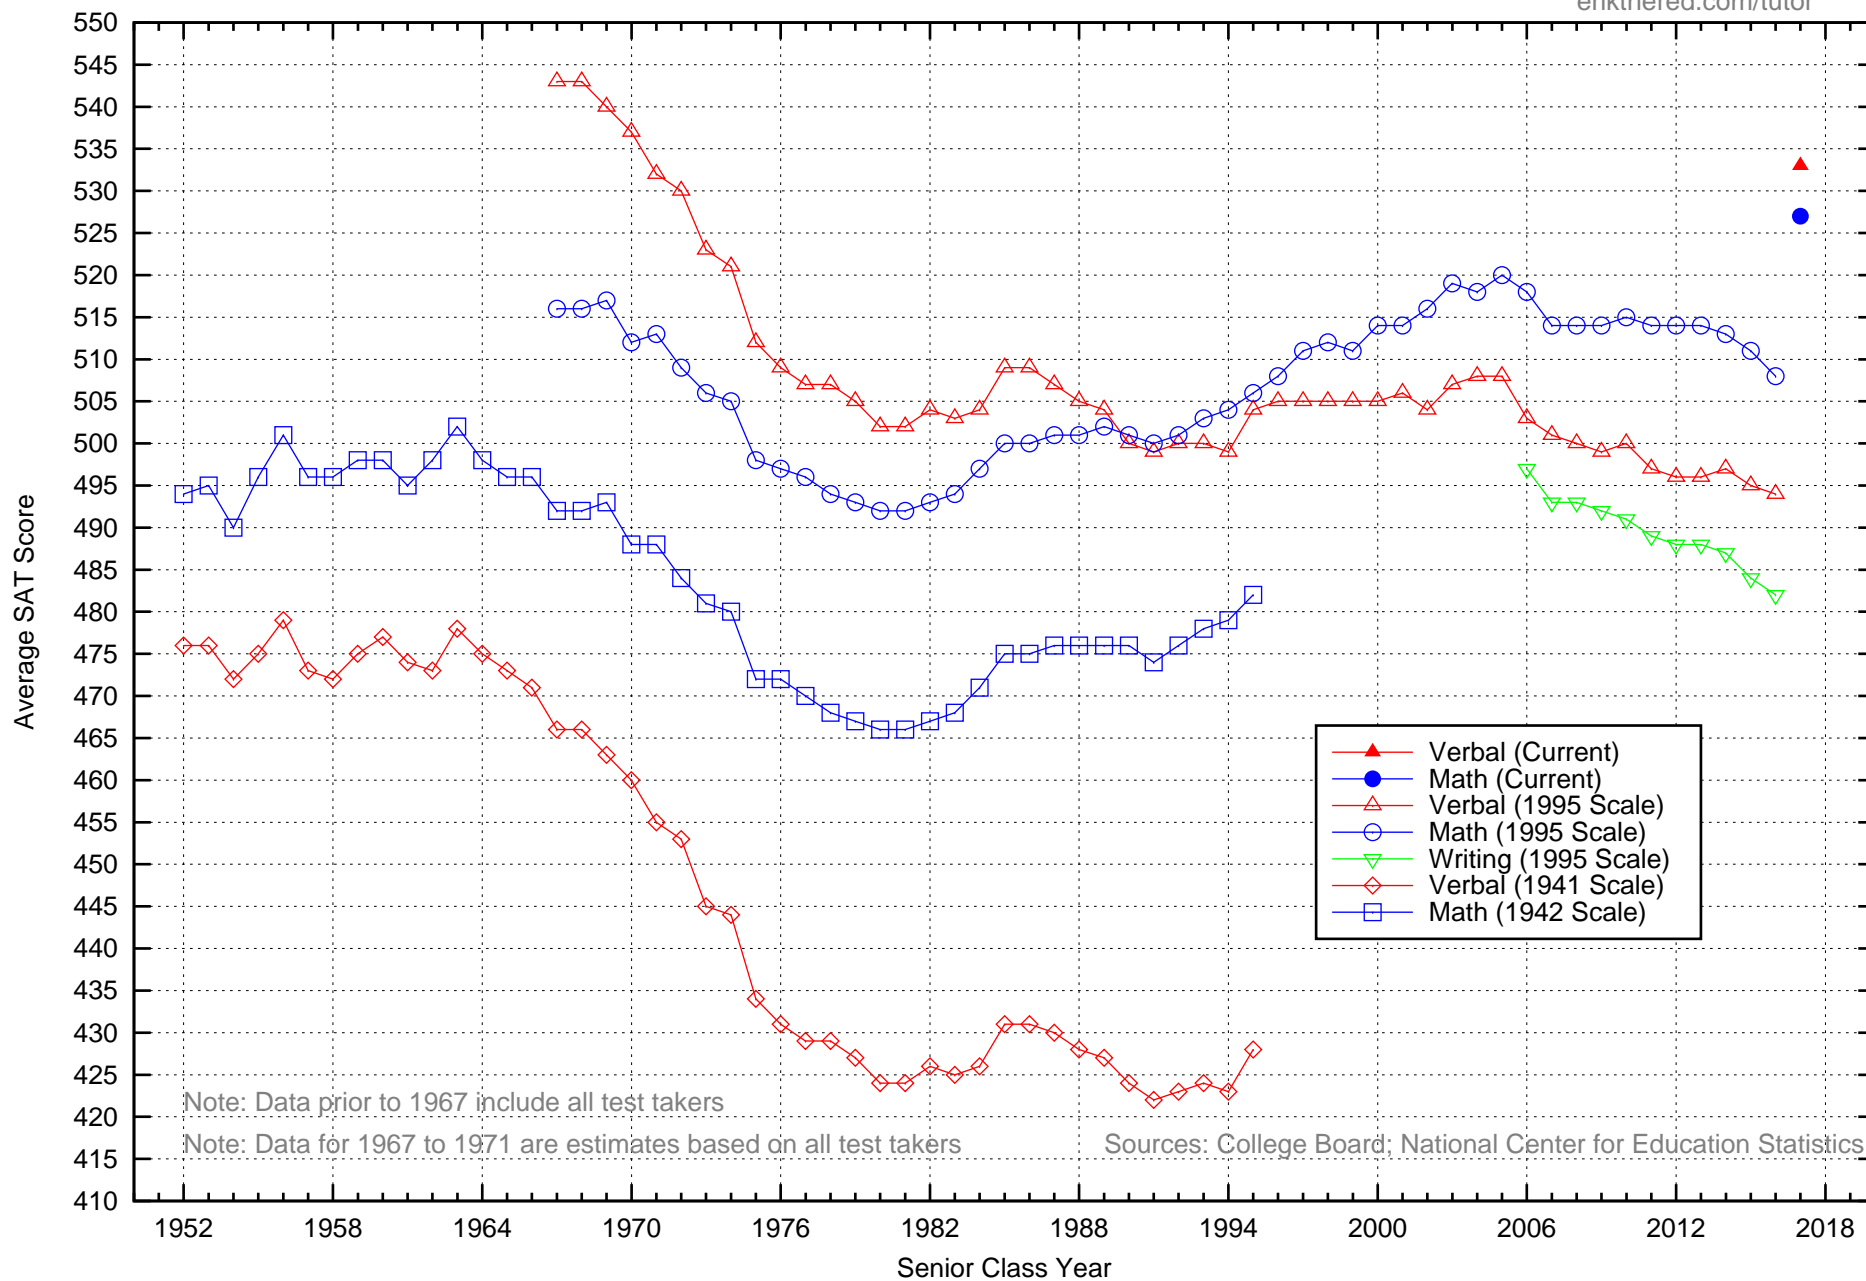

# Average SAT Scores of College-Bound Seniors

erikthered.com/tutor

Note: Data prior to 1967 include all test takers

Note: Data for 1967 to 1971 are estimates based on all test takers

Sources: College Board; National Center for Education Statistics